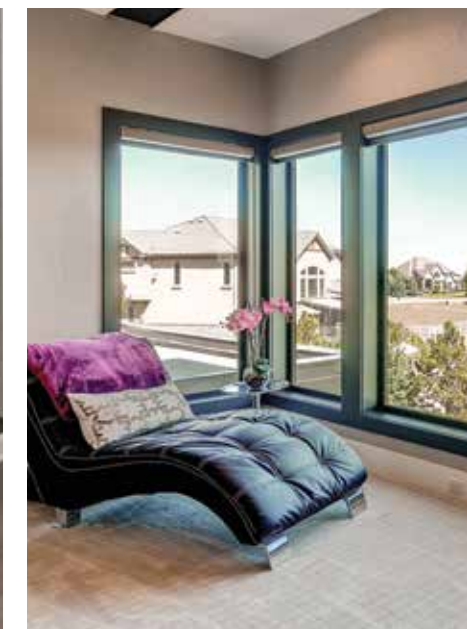

HORIZONTAL SLIDER

SINGLE HUNG

CASEMENT

AWNING

PICTURE AND RADIUS

BAY AND BOW

Horizontal Slider windows open with the sash sliding left or right. In a single slider, one sash slides to open. In a double slider, both sashes open. Since they open and close without protruding, horizontal sliders are an excellent choice for rooms facing walkways, porches or patios.

In the single hung window, the bottom sash moves up to open and allow in air flow and the top sash is fixed. Since it opens and closes without protruding, single-hung windows are an excellent choice for first-story rooms. Single hung windows work well in combinations. Consider combining them with picture windows or as a segment in a bay or bow window.

A casement window is hinged at the side and opens outward like a door. Unlike single hung or sliding windows, a casement window has no rail for an unobstructed view. If you're installing windows over a sink, countertop or appliance, a casement window with a crank can be the perfect solution.

Awning windows are hinged on top and open outward, enabling ventilation without letting in rain or falling leaves. They are a great choice to pair with non-operable windows, such as above or below a picture window.